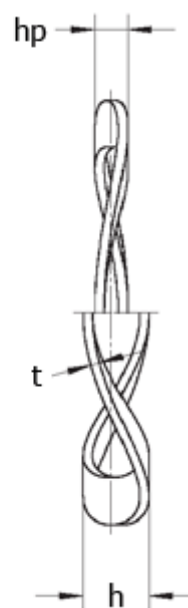

Article number: 229395330433

Description: Wave washer EPL34 39,5x33x0,43
for bearing : 6203

Measures

| | | |
|------------------------------|--------|-----------|
| d1 | = 39.5 | Waves = 3 |
| d2 | = 33 | |
| F (N) at h_p | = 77 | |
| For bearing | = 6203 | |
| For bearing housing diameter | = 40 | |
| h appr. | = 4.0 | |
| h_p | = 1.5 | |
| t | = 0.43 | |